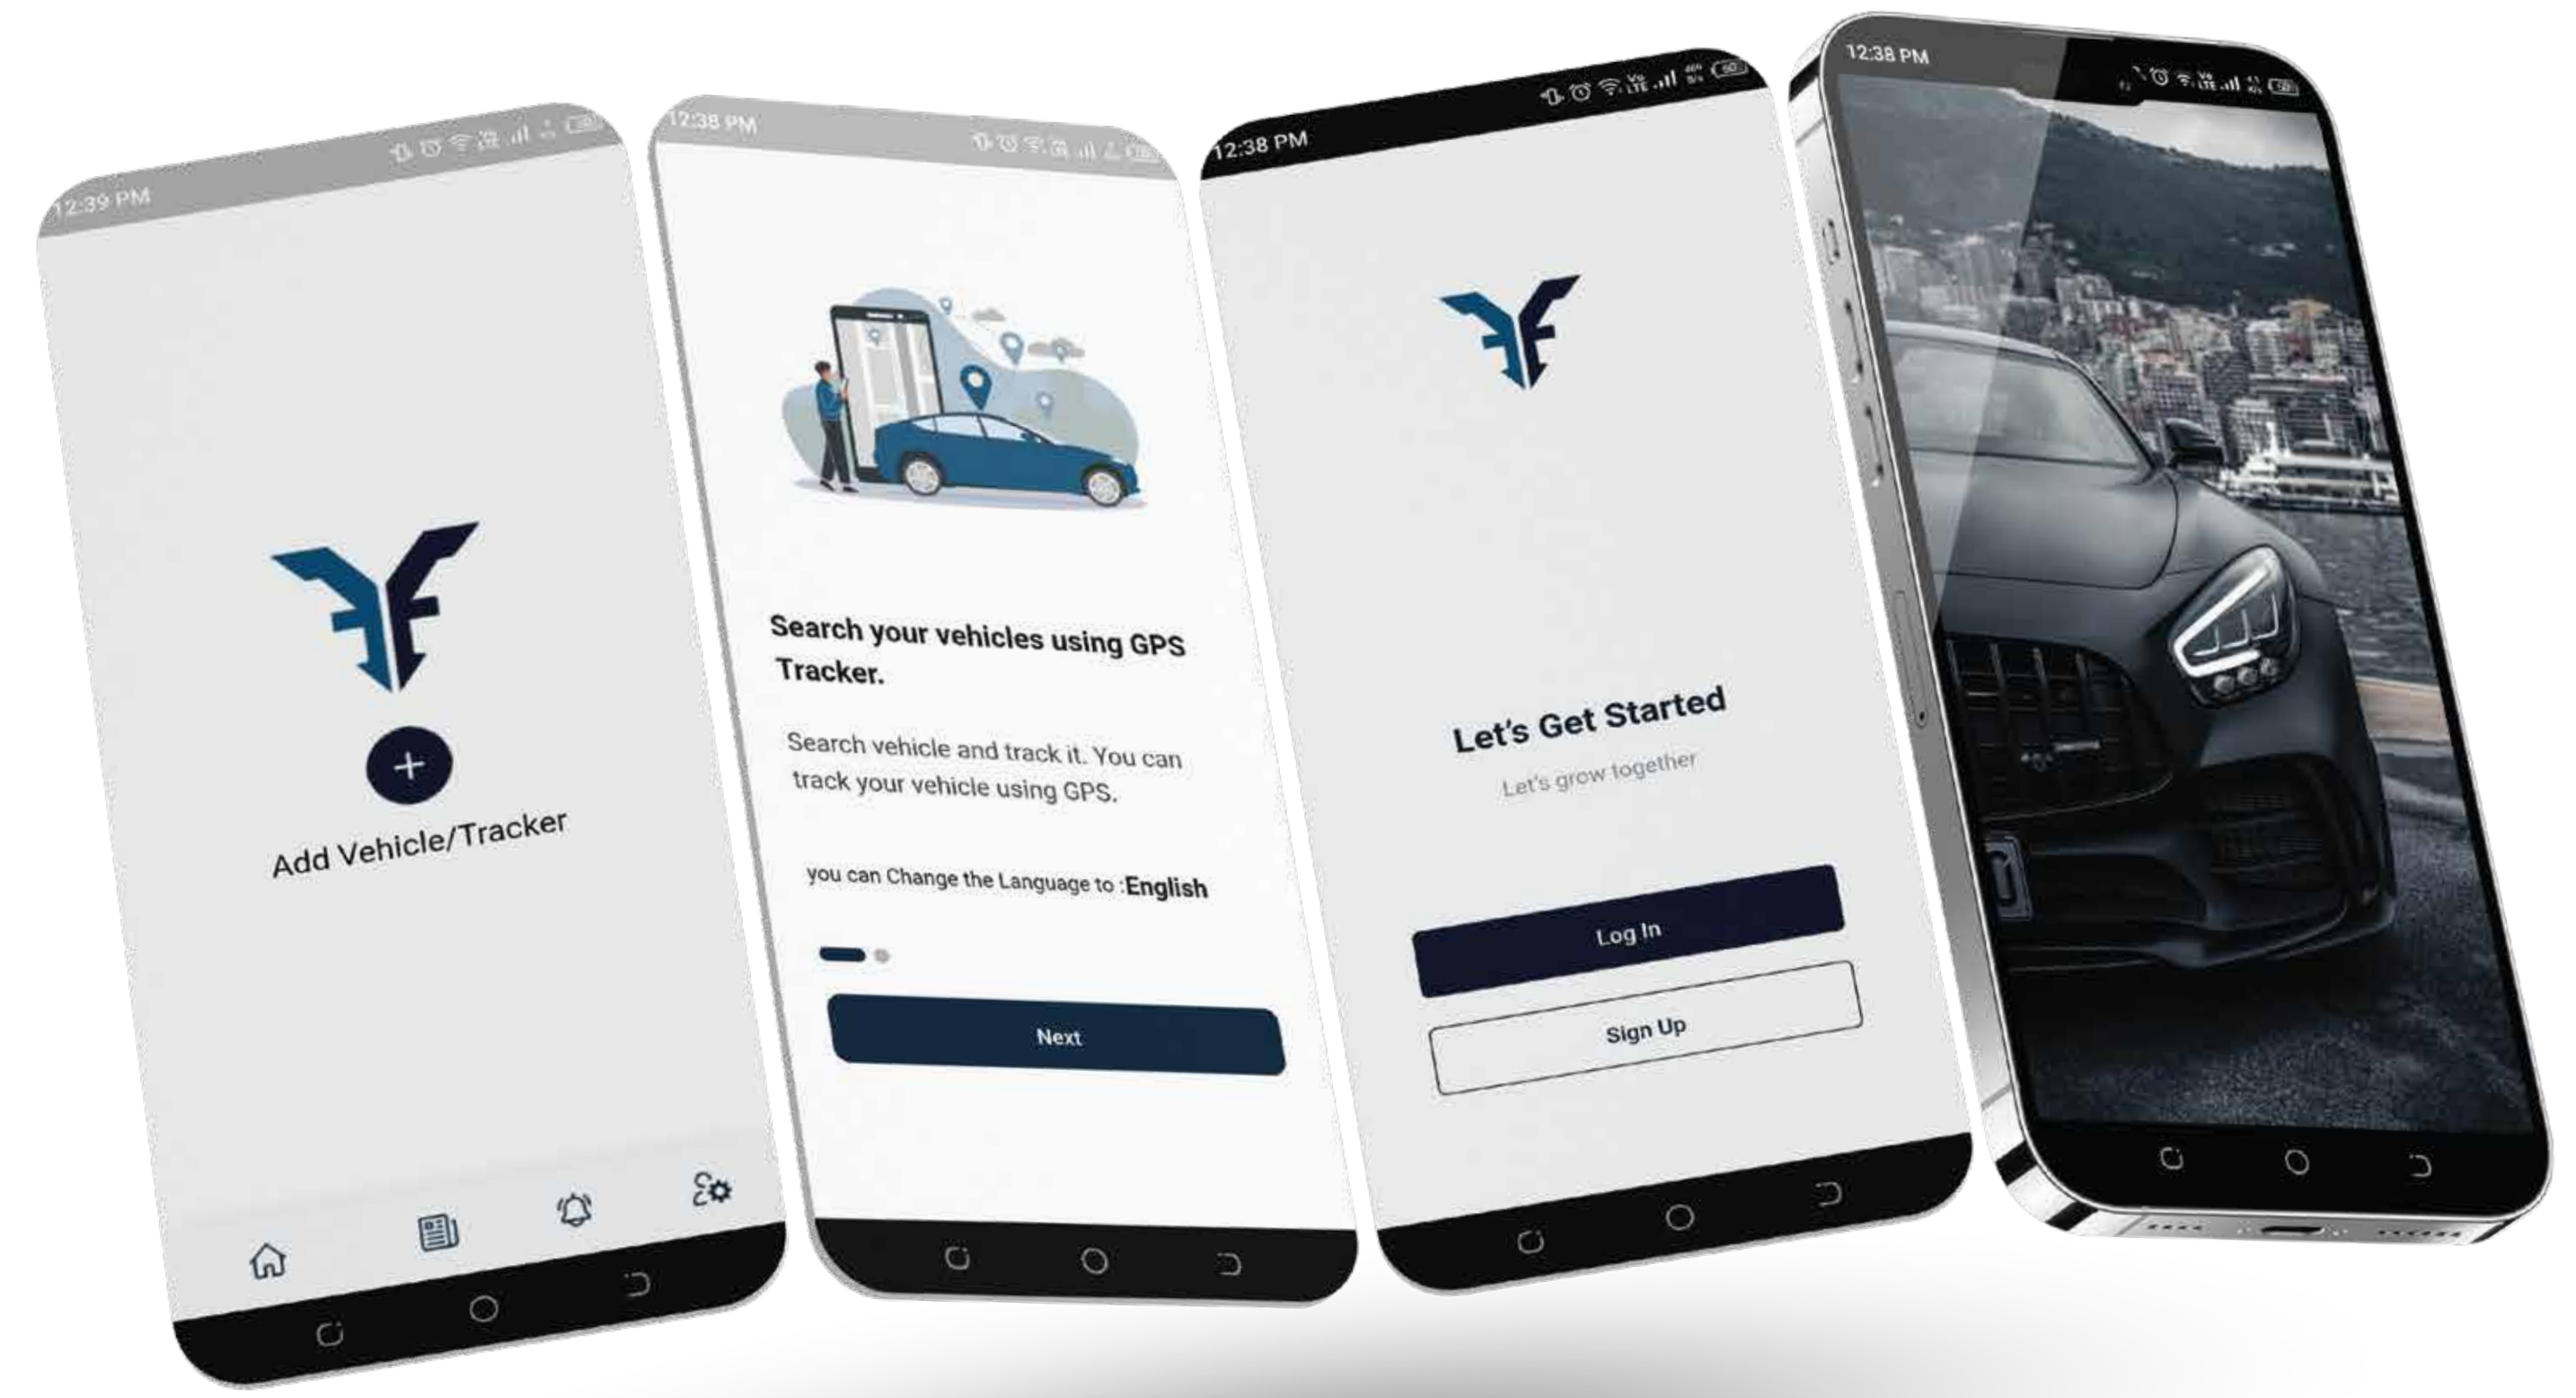

TECHNOLOGY STACK

PARAVOL

USAGE

PARAVOL app is used to **TRACK THE ALL KIND OF VEHICLE**, it works parallel with a hardware tracking device alongside Mobile App. This App becomes the conductor, orchestrating the movements of vehicles with grace and precision. As each mile unfurls beneath the wheels, it whispers tales of adventure and dreams fulfilled, connecting hearts across vast distances with the melody of shared exploration.

TECHNOLOGY STACK

EYENIA

USAGE

EYENIA app is used as a **COMPREHENSIVE VEHICLE TRACKING TOOL**, operating seamlessly alongside a hardware tracking device and mobile application. Like a skilled conductor, it harmonizes the movements of vehicles with finesse and accuracy. With every passing mile, it breathes life into stories of adventure and aspirations realized, forging connections between hearts across vast distances through the enchanting melody of shared exploration.