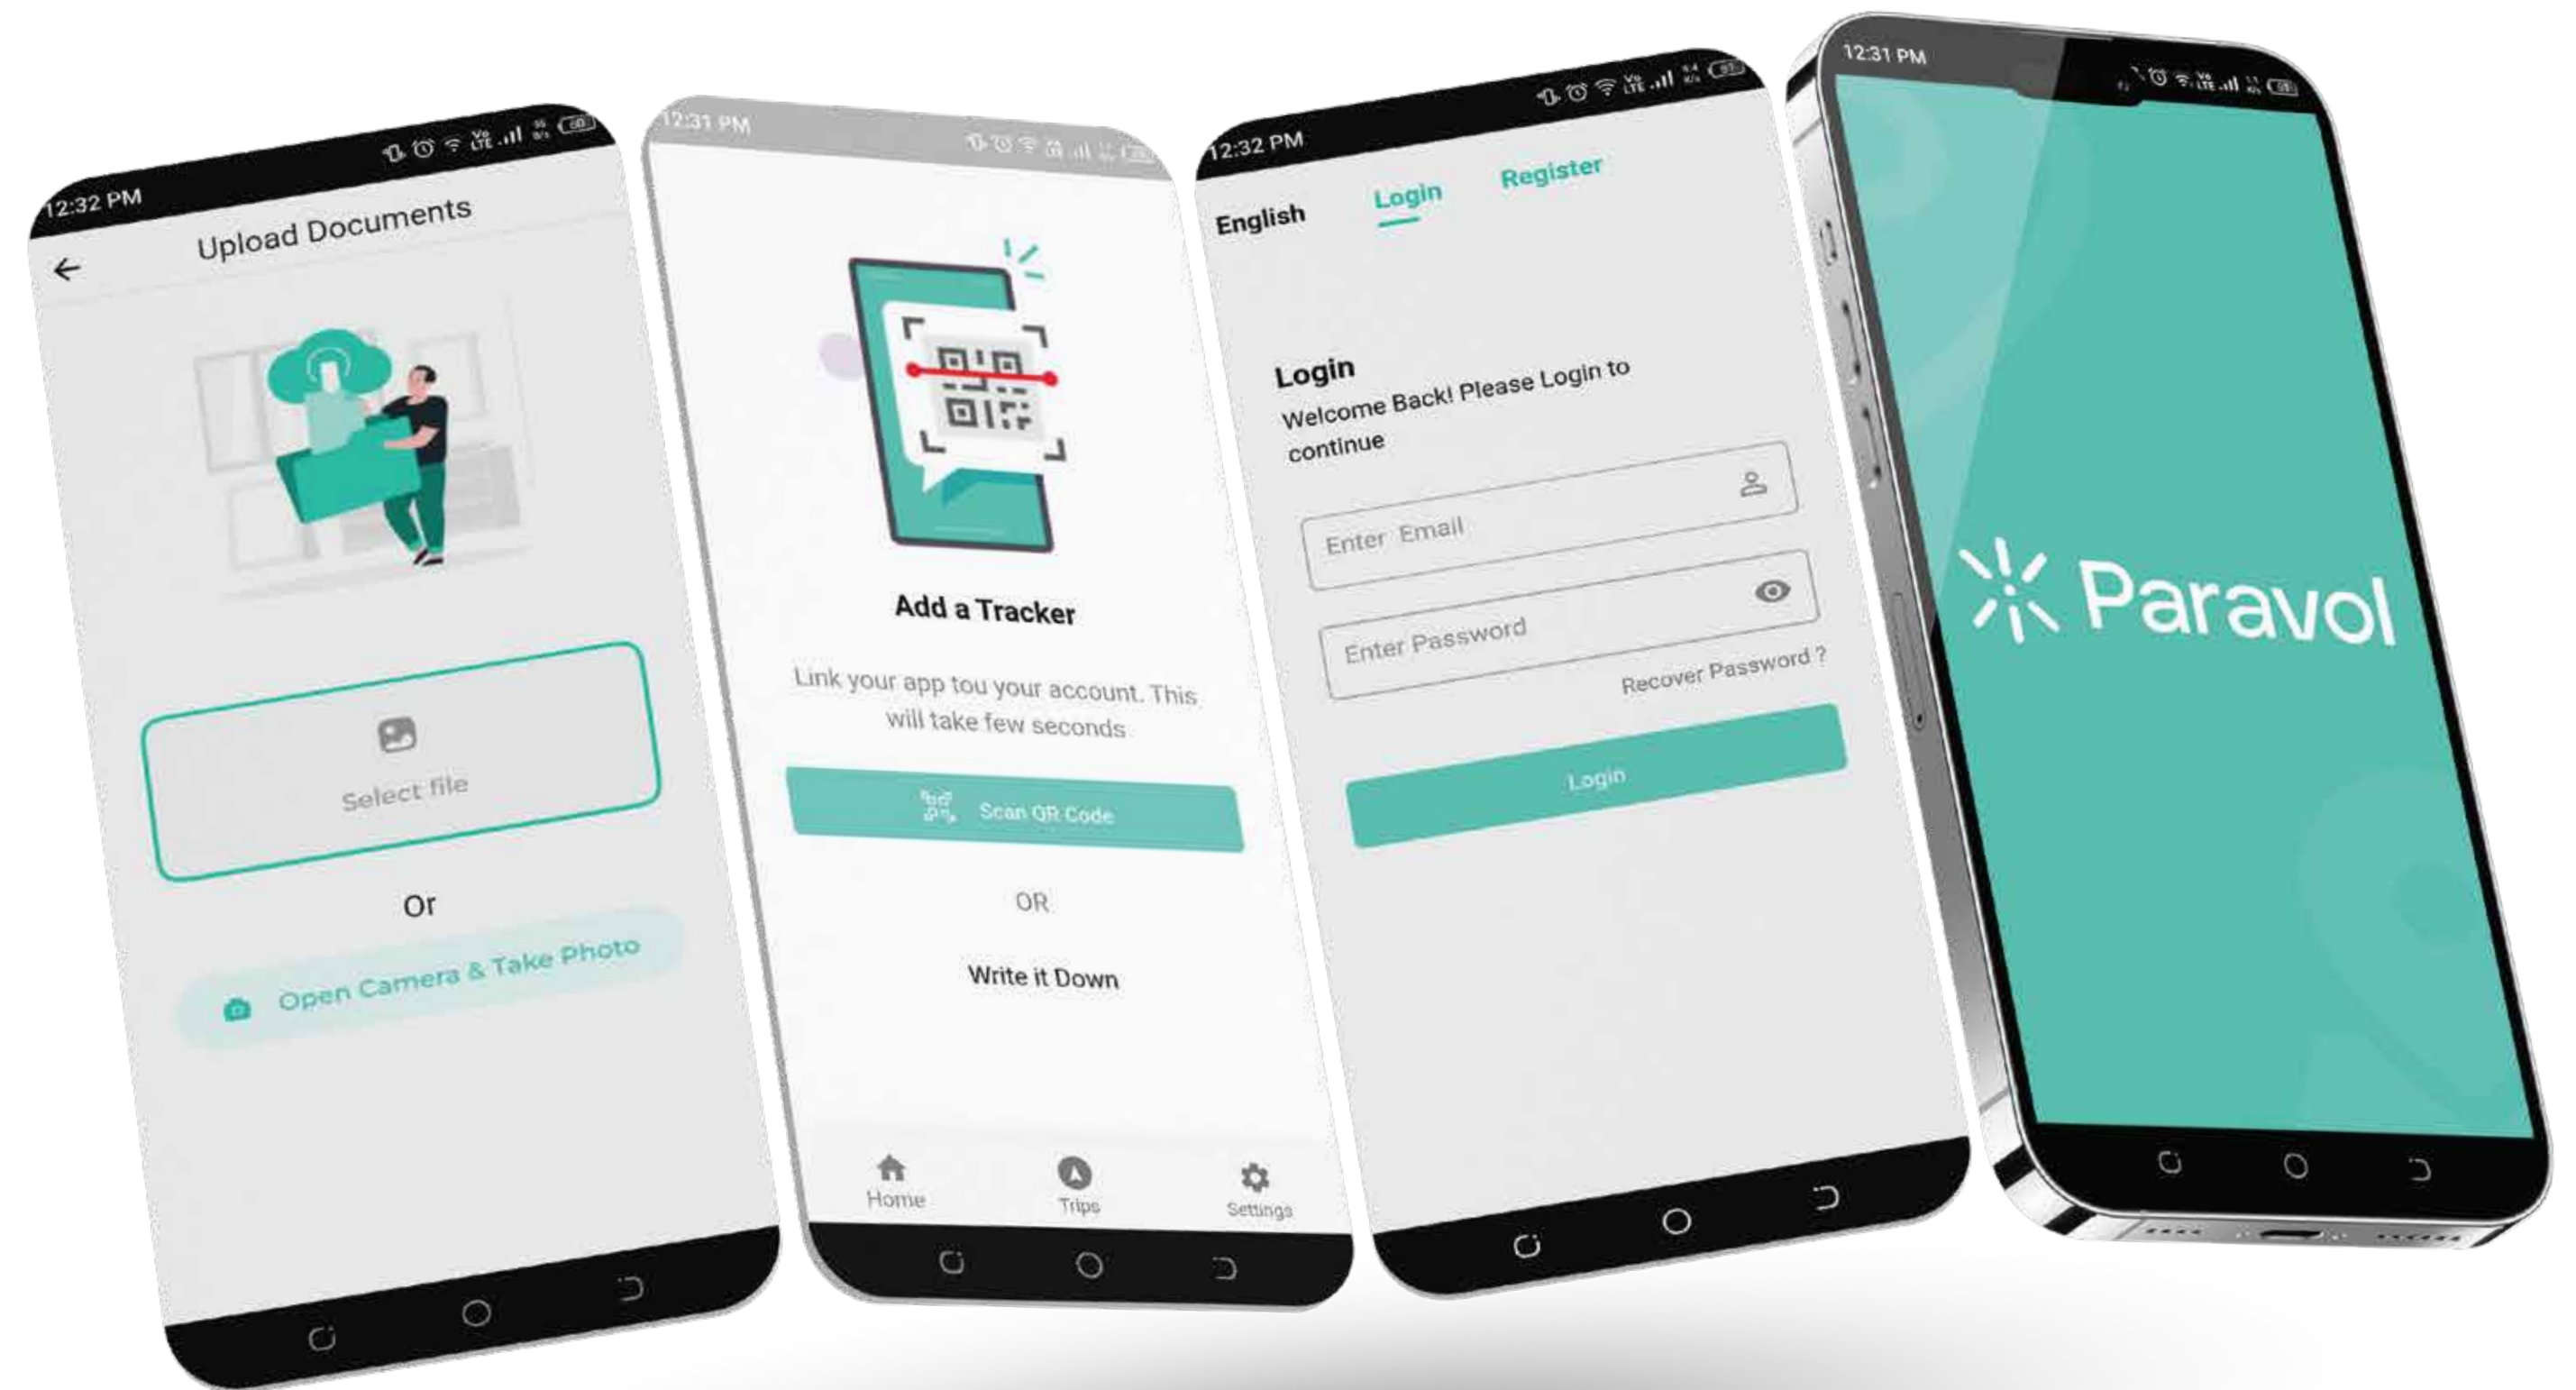

TECHNOLOGY STACK

INTRALAPS

USAGE

INTRALAPS app is used to **TRACK THE HEALTH PERFORMANCE ACCORDING TO THE RUN**. It maintains the daily trips and calculate the basic values that can be beneficial to maintain the healthy life style.

TECHNOLOGY STACK

NASL SALES

 https://play.google.com/store/apps/details?id=com.uk.nasl_introducer

USAGE

NASL is an organization which provides **POST-ACCIDENT ASSISTANCE**. It helps people to understand the process of claim and entitlements. They provide help and support in all kind of road side accidents and others. The app is used by NASL team to manage and track records.

TECHNOLOGY STACK

PARAVOL

USAGE

PARAVOL app is used to **TRACK THE ALL KIND OF VEHICLE**, it works parallel with a hardware tracking device alongside Mobile App. This App becomes the conductor, orchestrating the movements of vehicles with grace and precision. As each mile unfurls beneath the wheels, it whispers tales of adventure and dreams fulfilled, connecting hearts across vast distances with the melody of shared exploration.

TECHNOLOGY STACK

EYENIA

USAGE

EYENIA app is used as a **COMPREHENSIVE VEHICLE TRACKING TOOL**, operating seamlessly alongside a hardware tracking device and mobile application. Like a skilled conductor, it harmonizes the movements of vehicles with finesse and accuracy. With every passing mile, it breathes life into stories of adventure and aspirations realized, forging connections between hearts across vast distances through the enchanting melody of shared exploration.