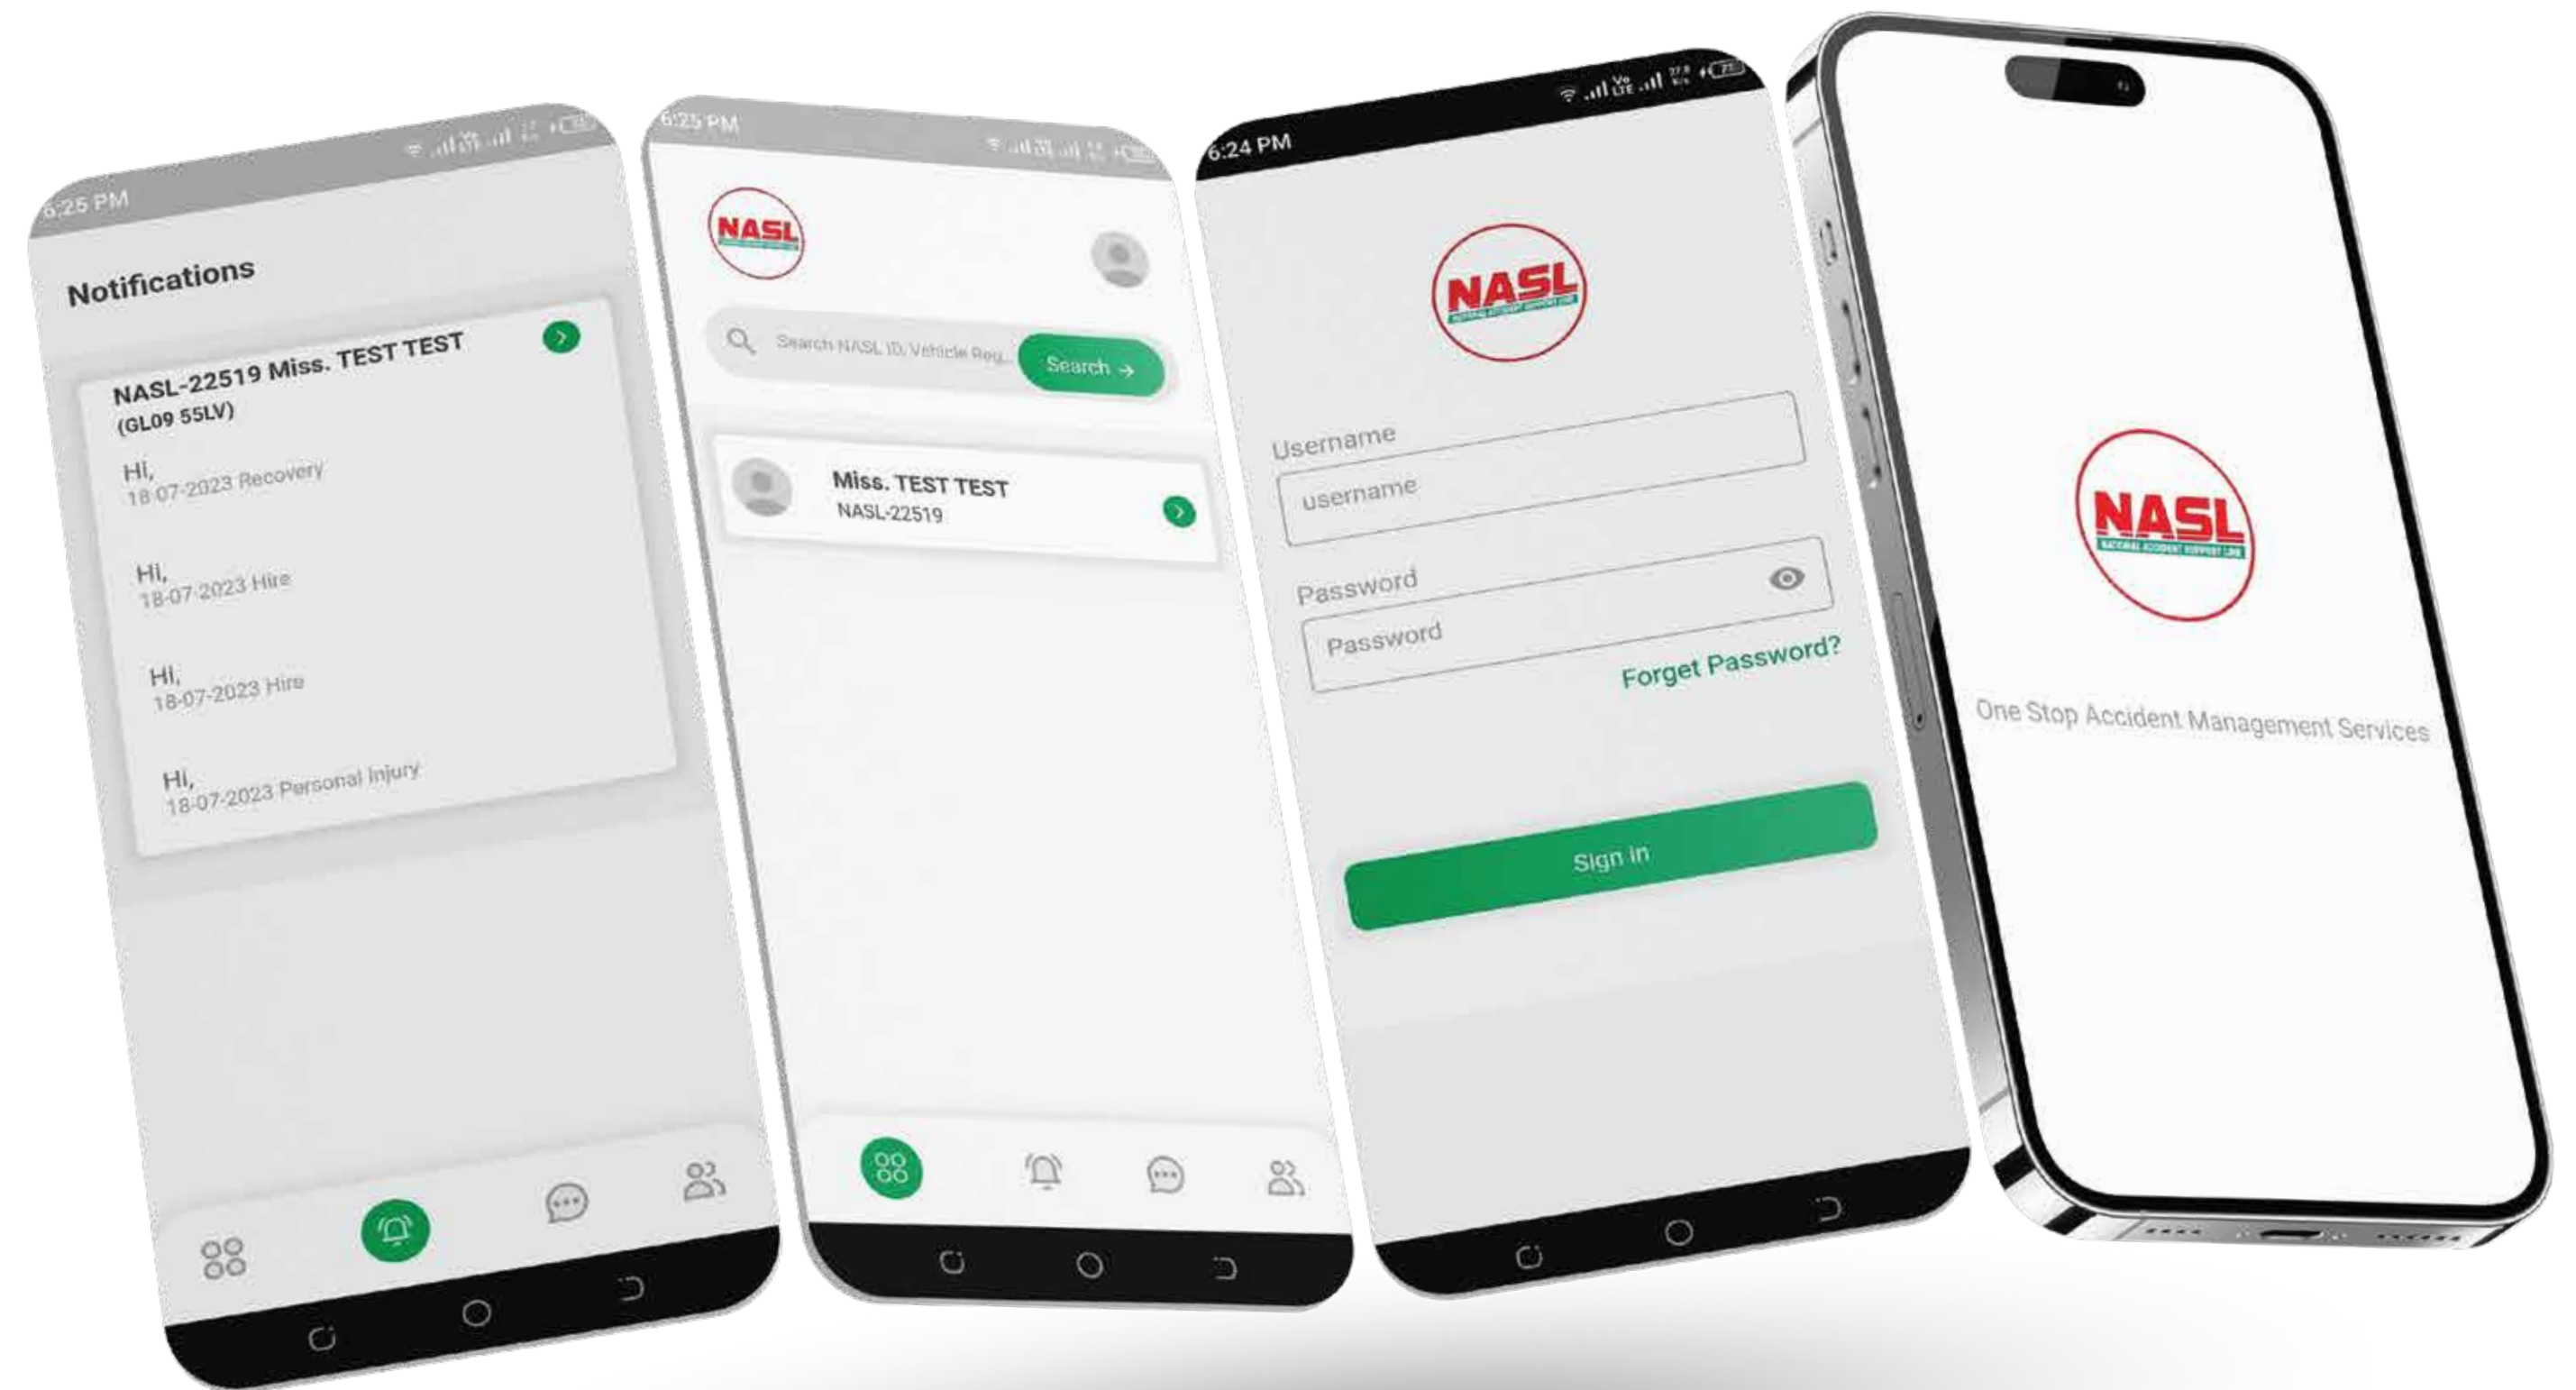

HR DREAMS

 <https://play.google.com/store/apps/details?id=com.hrdreams.db>

USAGE

HR DREAM is an app for **HUMAN RESOURCE MANAGEMENT**. The purpose of this app is to provide the information about the employee attendance, employee leaves, notifications and other. Employee will use this app to mark their attendance and check the leaves and other information in this app.

TECHNOLOGY STACK

NASL

 <https://play.google.com/store/apps/details?id=com.uk.nasl>

USAGE

NASL is an organization which provides **POST-ACCIDENT ASSISTANCE**. It helps people to understand the process of claim and entitlements. They provide help and support in all kind of road side accidents and others. The app is used by NASL team to manage and track records.

TECHNOLOGY STACK

FMB DUBLIN

 <https://play.google.com/store/apps/details?id=com.fmbdublin.saiftech>

USAGE

FMB DUBLIN app is used by a community who run a **COMMUNITY KITCHEN**. This help is used by community people to order their meal for a week. A part from that admin can also use this app to add weekly meals and other information in this app.

TECHNOLOGY STACK

INTRALAPS

USAGE

INTRALAPS app is used to **TRACK THE HEALTH PERFORMANCE ACCORDING TO THE RUN**. It maintains the daily trips and calculate the basic values that can be beneficial to maintain the healthy life style.