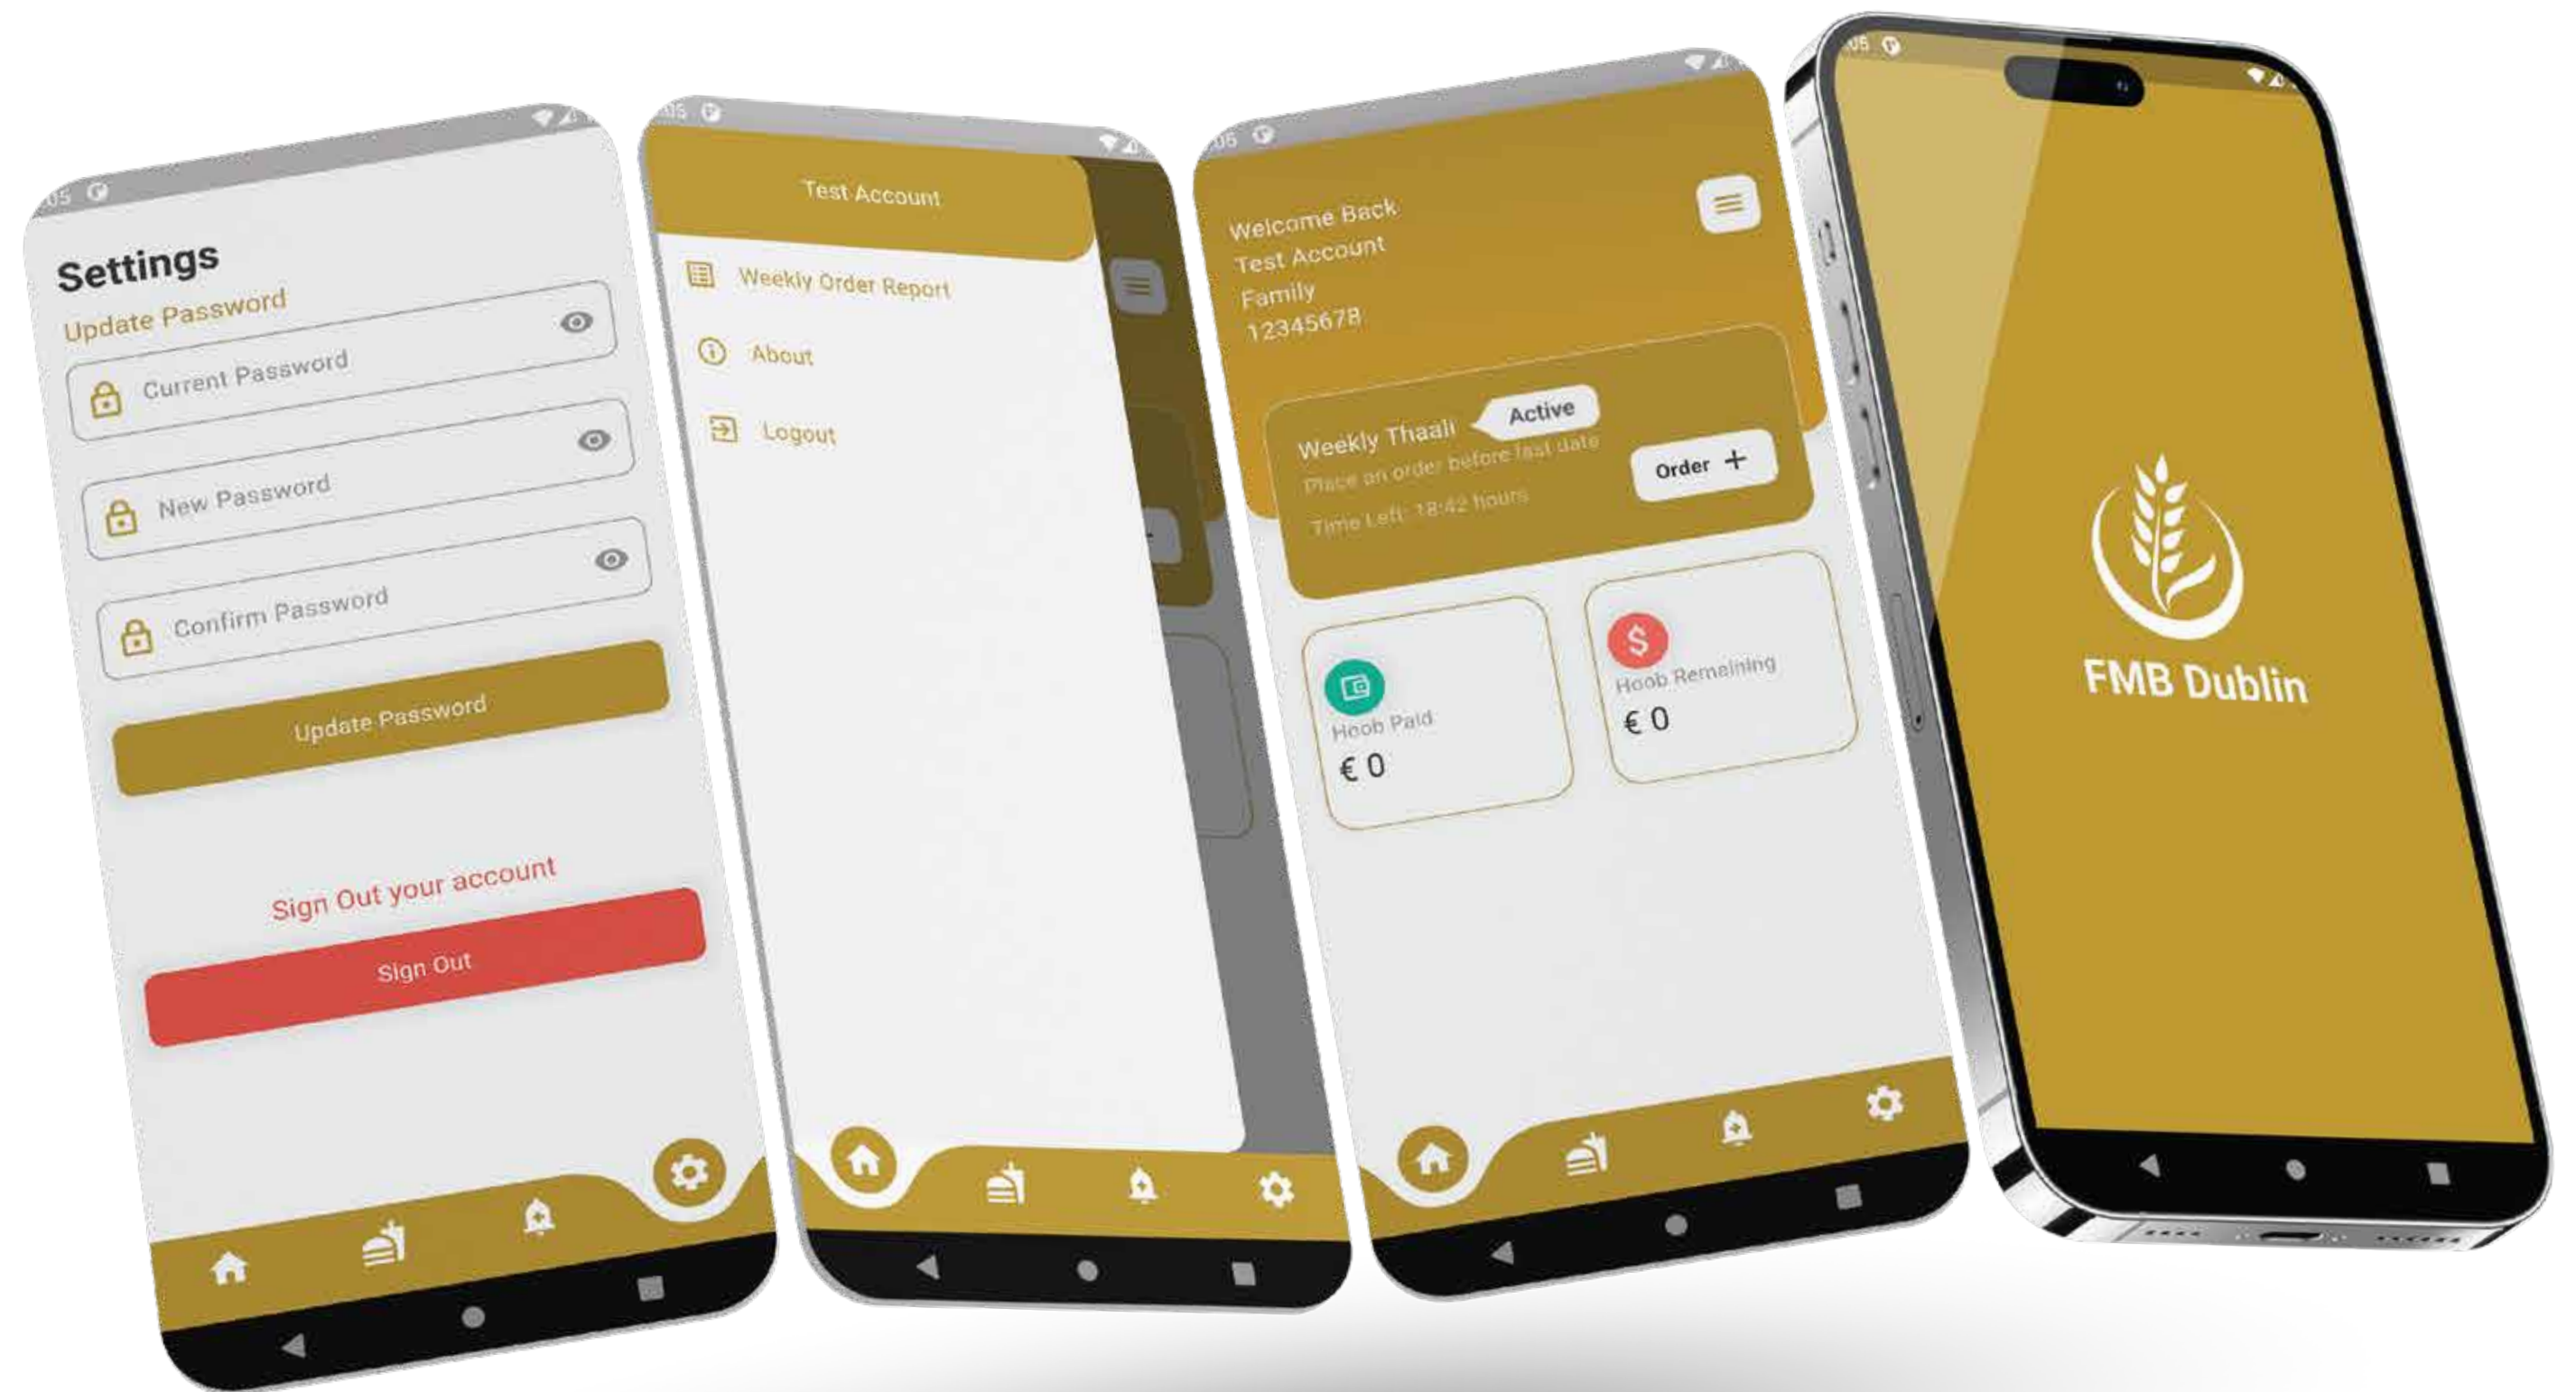

HR DREAMS

 <https://play.google.com/store/apps/details?id=com.hrdreams.db>

USAGE

HR DREAM is an app for **HUMAN RESOURCE MANAGEMENT**. The purpose of this app is to provide the information about the employee attendance, employee leaves, notifications and other. Employee will use this app to mark their attendance and check the leaves and other information in this app.

TECHNOLOGY STACK

FMB DUBLIN

 <https://play.google.com/store/apps/details?id=com.fmbdublin.saiftech>

USAGE

FMB DUBLIN app is used by a community who run a **COMMUNITY KITCHEN**. This help is used by community people to order their meal for a week. A part from that admin can also use this app to add weekly meals and other information in this app.

TECHNOLOGY STACK

INTRALAPS

USAGE

INTRALAPS app is used to **TRACK THE HEALTH PERFORMANCE ACCORDING TO THE RUN**. It maintains the daily trips and calculate the basic values that can be beneficial to maintain the healthy life style.

TECHNOLOGY STACK

EYENIA

USAGE

EYENIA app is used as a **COMPREHENSIVE VEHICLE TRACKING TOOL**, operating seamlessly alongside a hardware tracking device and mobile application. Like a skilled conductor, it harmonizes the movements of vehicles with finesse and accuracy. With every passing mile, it breathes life into stories of adventure and aspirations realized, forging connections between hearts across vast distances through the enchanting melody of shared exploration.