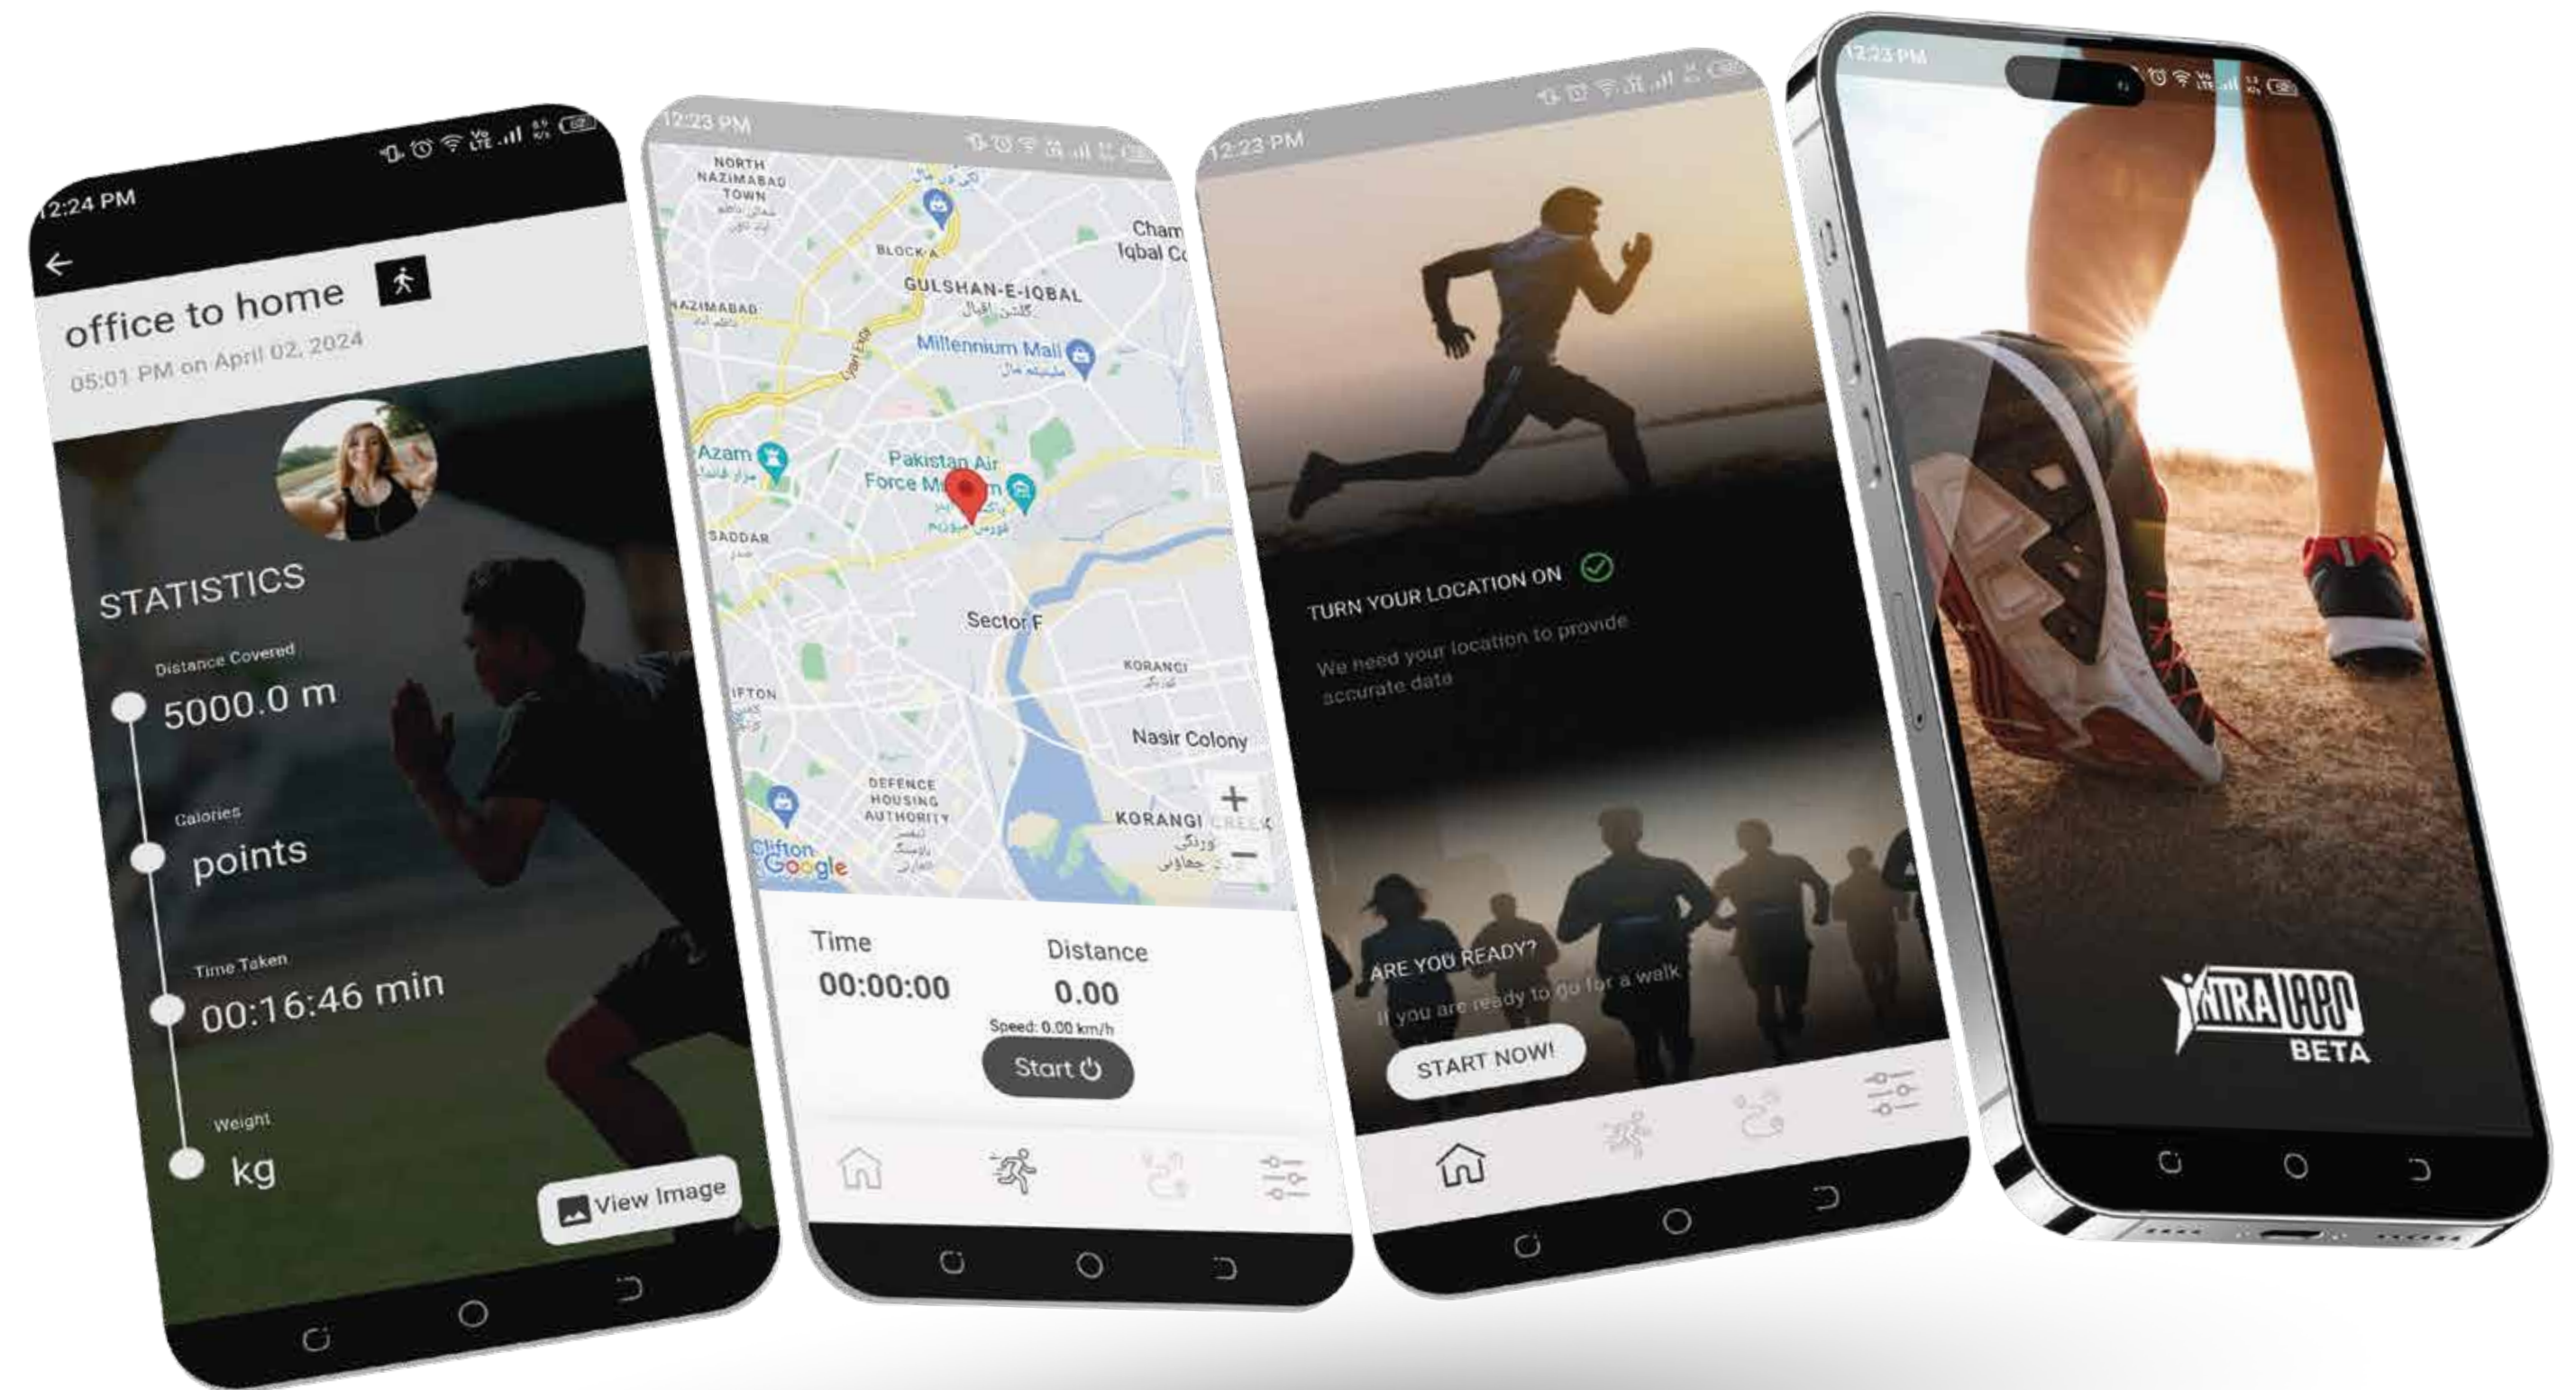

TECHNOLOGY STACK

FMB DUBLIN

 <https://play.google.com/store/apps/details?id=com.fmbdublin.saiftech>

USAGE

FMB DUBLIN app is used by a community who run a **COMMUNITY KITCHEN**. This help is used by community people to order their meal for a week. A part from that admin can also use this app to add weekly meals and other information in this app.

TECHNOLOGY STACK

INTRALAPS

USAGE

INTRALAPS app is used to **TRACK THE HEALTH PERFORMANCE ACCORDING TO THE RUN**. It maintains the daily trips and calculate the basic values that can be beneficial to maintain the healthy life style.

TECHNOLOGY STACK

PARAVOL

USAGE

PARAVOL app is used to **TRACK THE ALL KIND OF VEHICLE**, it works parallel with a hardware tracking device alongside Mobile App. This App becomes the conductor, orchestrating the movements of vehicles with grace and precision. As each mile unfurls beneath the wheels, it whispers tales of adventure and dreams fulfilled, connecting hearts across vast distances with the melody of shared exploration.

TECHNOLOGY STACK

EYENIA

USAGE

EYENIA app is used as a **COMPREHENSIVE VEHICLE TRACKING TOOL**, operating seamlessly alongside a hardware tracking device and mobile application. Like a skilled conductor, it harmonizes the movements of vehicles with finesse and accuracy. With every passing mile, it breathes life into stories of adventure and aspirations realized, forging connections between hearts across vast distances through the enchanting melody of shared exploration.