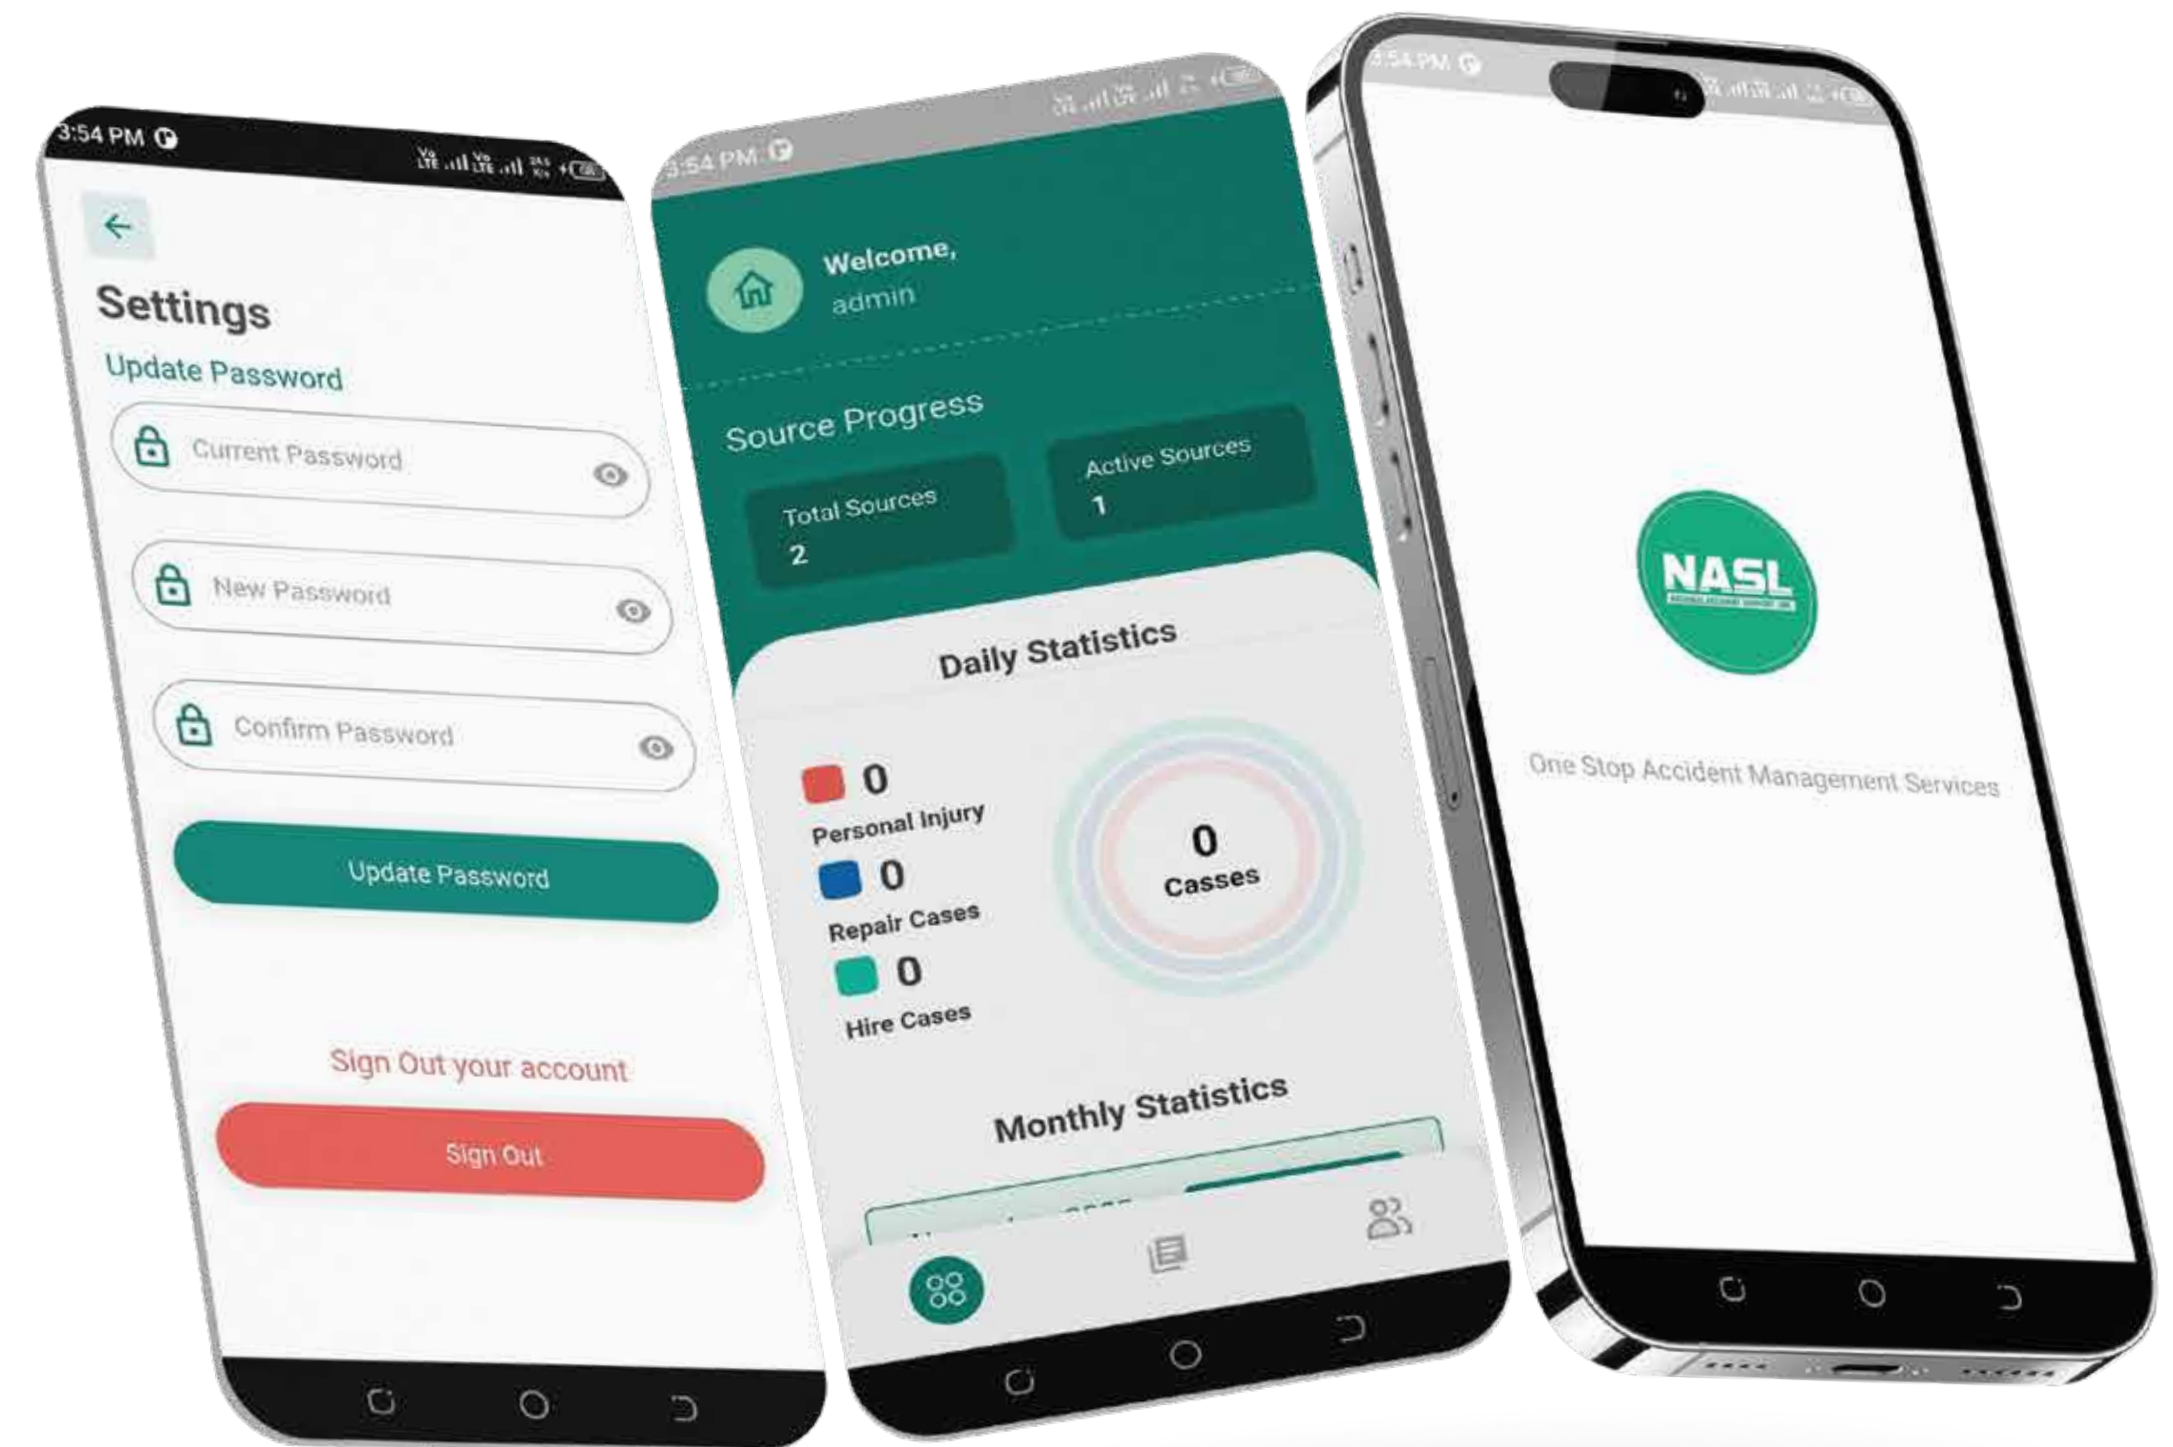

TECHNOLOGY STACK

INTRALAPS

USAGE

INTRALAPS app is used to **TRACK THE HEALTH PERFORMANCE ACCORDING TO THE RUN**. It maintains the daily trips and calculate the basic values that can be beneficial to maintain the healthy life style.

TECHNOLOGY STACK

NASL SALES

 https://play.google.com/store/apps/details?id=com.uk.nasl_introducer

USAGE

NASL is an organization which provides **POST-ACCIDENT ASSISTANCE**. It helps people to understand the process of claim and entitlements. They provide help and support in all kind of road side accidents and others. The app is used by NASL team to manage and track records.

TECHNOLOGY STACK

PARAVOL

USAGE

PARAVOL app is used to **TRACK THE ALL KIND OF VEHICLE**, it works parallel with a hardware tracking device alongside Mobile App. This App becomes the conductor, orchestrating the movements of vehicles with grace and precision. As each mile unfurls beneath the wheels, it whispers tales of adventure and dreams fulfilled, connecting hearts across vast distances with the melody of shared exploration.

TECHNOLOGY STACK

EYENIA

USAGE

EYENIA app is used as a **COMPREHENSIVE VEHICLE TRACKING TOOL**, operating seamlessly alongside a hardware tracking device and mobile application. Like a skilled conductor, it harmonizes the movements of vehicles with finesse and accuracy. With every passing mile, it breathes life into stories of adventure and aspirations realized, forging connections between hearts across vast distances through the enchanting melody of shared exploration.