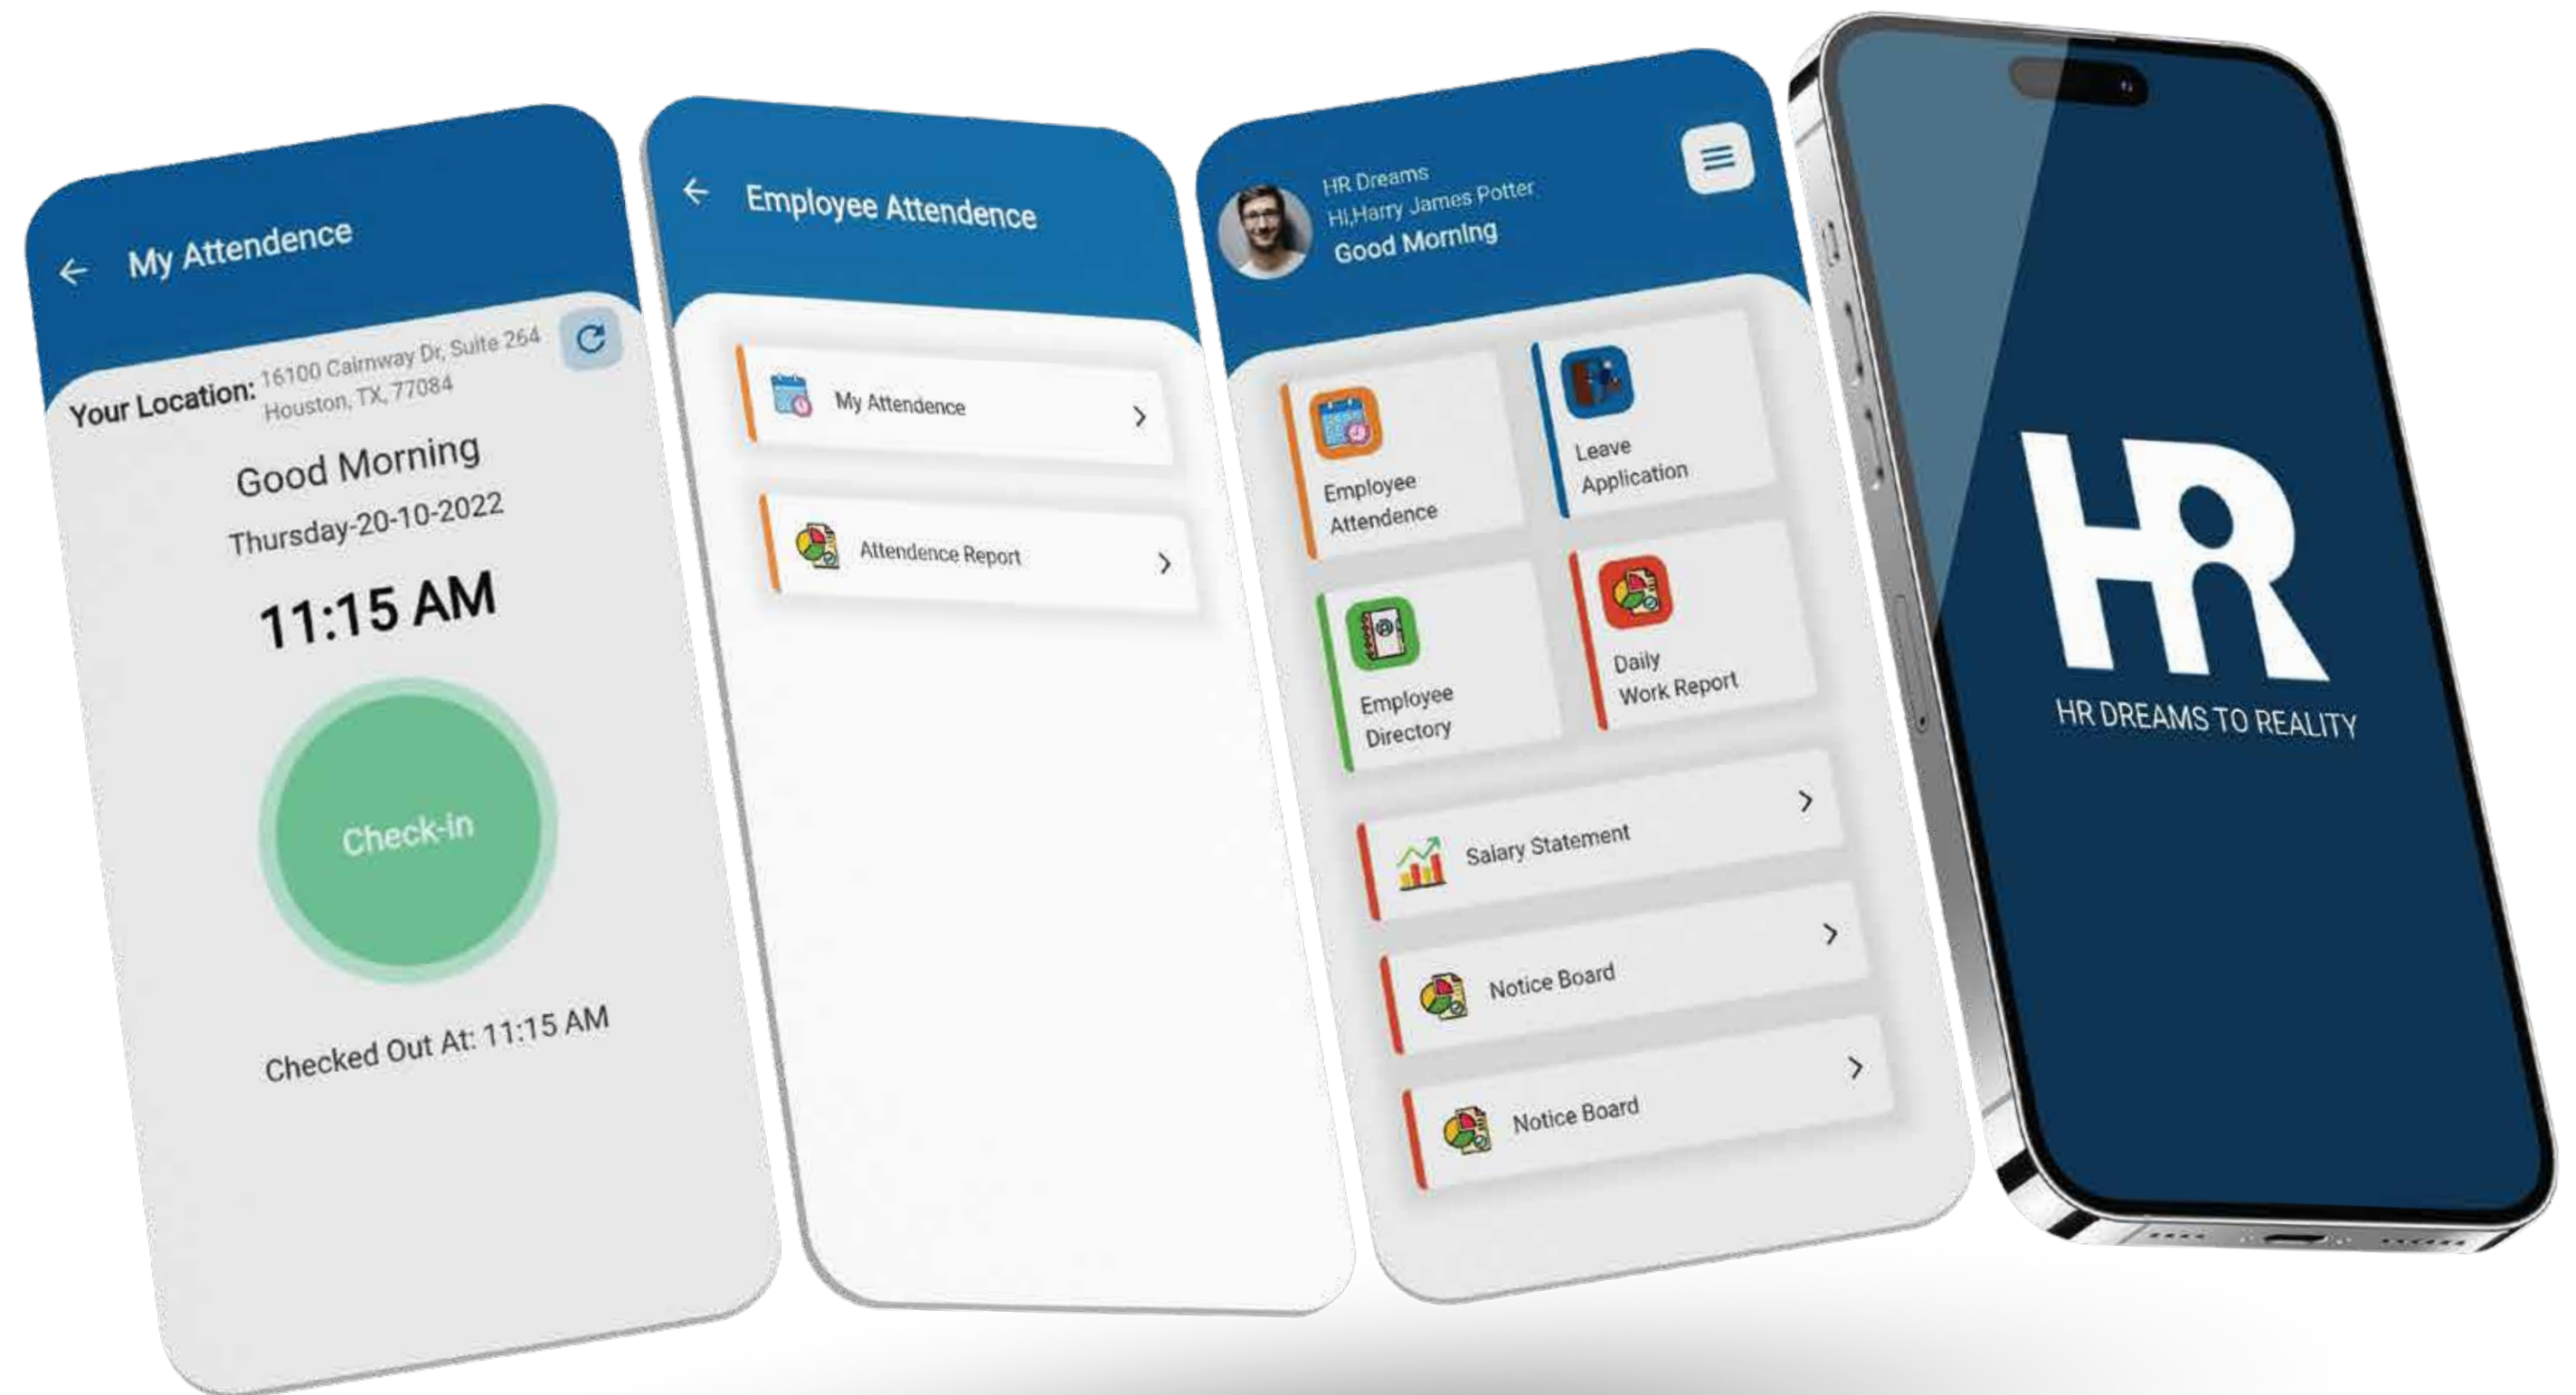

HR DREAMS

 <https://play.google.com/store/apps/details?id=com.hrdreams.db>

USAGE

HR DREAM is an app for **HUMAN RESOURCE MANAGEMENT**. The purpose of this app is to provide the information about the employee attendance, employee leaves, notifications and other. Employee will use this app to mark their attendance and check the leaves and other information in this app.

TECHNOLOGY STACK

FMB DUBLIN

 <https://play.google.com/store/apps/details?id=com.fmbdublin.saiftech>

USAGE

FMB DUBLIN app is used by a community who run a **COMMUNITY KITCHEN**. This help is used by community people to order their meal for a week. A part from that admin can also use this app to add weekly meals and other information in this app.

TECHNOLOGY STACK

INTRALAPS

USAGE

INTRALAPS app is used to **TRACK THE HEALTH PERFORMANCE ACCORDING TO THE RUN**. It maintains the daily trips and calculate the basic values that can be beneficial to maintain the healthy life style.

TECHNOLOGY STACK

EYENIA

USAGE

EYENIA app is used as a **COMPREHENSIVE VEHICLE TRACKING TOOL**, operating seamlessly alongside a hardware tracking device and mobile application. Like a skilled conductor, it harmonizes the movements of vehicles with finesse and accuracy. With every passing mile, it breathes life into stories of adventure and aspirations realized, forging connections between hearts across vast distances through the enchanting melody of shared exploration.